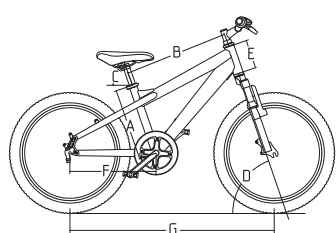

Gravito S slopy frame design
Gravita S
26"/24"/20" wheels size

	frame size (A)	B	C	D	E	F	G
S 26	350	553.8	73.0°	71.0°	120.0	425.0	1050.0
S 24	320	507.6	73.0°	71.0°	120.0	405.0	984.4
S 20	290	435.3	71.0°	71.0°	120.0	360.0	860.0

Registered trademarks of CROSS Ltd.
Specifications are subject to change without notice.
www.crosscycle.com