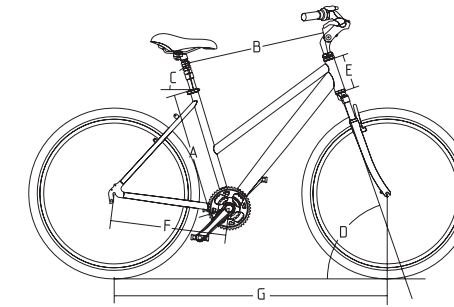

28" wheels size - Lady
(trapez type) frames

	frame size (A)	B	C	D	E	F	G
Quest	M / 440	537.0	73.0°	71.0°	135.0	445.0	1049.5
	L / 480	550.0	73.0°	71.0°	145.0	445.0	1064.9
	XL / 520	565.0	73.0°	71.0°	155.0	445.0	1080.3
Flydy	M / 440	545.0	72.5°	70.5°	145.0	450.0	1065.8
	L / 480	553.3	72.5°	70.5°	160.0	450.0	1076.4
	XL / 520	562.9	72.5°	70.5°	175.0	450.0	1086.9
Journey	M / 440	534.0	72.0°	71.0°	135.0	460.0	1056.0
	L / 480	547.9	72.0°	71.0°	145.0	460.0	1071.0
	XL / 520	564.5	72.0°	71.0°	160.0	460.0	1087.0
Amber	M / 440	534.9	72.5°	70.5°	135.0	450.0	1056.0
	L / 480	548.5	72.5°	70.5°	145.0	450.0	1071.0
	XL / 520	564.0	72.5°	70.5°	160.0	450.0	1087.0
Galatea	M / 450	543.7	72.5°	70.5°	135.0	450.0	1068.2
	L / 500	563.9	72.5°	70.5°	145.0	450.0	1088.6
	XL / 550	587.1	72.5°	70.5°	160.0	450.0	1109.1
Arena	M / 440	534.9	72.5°	70.5°	135.0	450.0	1056.0
	L / 480	548.5	72.5°	70.5°	145.0	450.0	1071.0
	XL / 520	564.0	72.5°	70.5°	160.0	450.0	1087.0
Travel	M / 440	534.7	72.5°	70.5°	130.0	440.0	1046.2
	L / 480	548.4	72.5°	70.5°	145.0	440.0	1061.7
	XL / 520	563.7	72.5°	70.5°	160.0	440.0	1077.2
Citerra	M / 440	534.9	72.5°	70.5°	135.0	450.0	1056.0
	L / 480	548.5	72.5°	70.5°	145.0	450.0	1071.0
	XL / 520	564.0	72.5°	70.5°	160.0	450.0	1087.0

GEOMETRY SIZE CHART