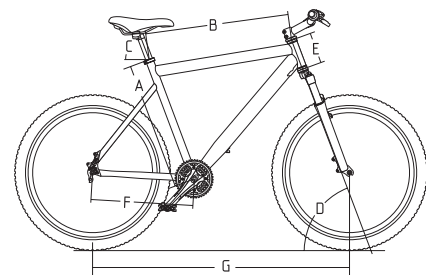

- A seat tube length (mm)
- B effective top tube length (mm)
- C seat tube angle
- D head tube angle
- E head tube length (mm)
- F chain stay length (mm)
- G wheel base (mm)

26" wheels size - Mountain type frames

	frame size (A)	B	C	D	E	F	G
Grip	M / 440	550.0	73.0°	71.0°	120.0	425.0	1051.8
	L / 480	572.0	73.0°	71.0°	120.0	425.0	1071.8
	XL / 520	589.2	73.0°	71.0°	140.0	425.0	1087.6
	XXL / 560	616.2	73.0°	71.0°	140.0	425.0	1107.7
Traction	M / 430	549.9	73.0°	71.0°	120.0	425.0	1050.1
	L / 480	570.3	73.0°	71.0°	130.0	425.0	1070.5
	XL / 530	594.2	73.0°	71.0°	140.0	425.0	1090.8
	XXL / 580	621.2	73.0°	71.0°	150.0	425.0	1111.2
GRX	S / 410	531.3	74.0°	70.5°	120.0	425.0	1043.4
	M / 460	552.7	73.5°	70.5°	130.0	425.0	1061.7
	L / 510	567.3	73.5°	71.0°	140.0	425.0	1067.9
	XL / 560	588.9	73.5°	71.0°	170.0	425.0	1090.2
	XXL / 610	604.5	73.0°	71.0°	170.0	425.0	1090.3
Parallax	M / 430	548.4	72.5°	70.0°	130.0	425.0	1059.3
	L / 485	564.2	72.5°	70.0°	135.0	425.0	1074.6
	XL / 530	583.2	72.5°	70.0°	140.0	425.0	1089.9
Spotster	S / 380	528.5	73.5°	69.5°	120.0	425.0	1041.1
	M / 420	532.3	73.0°	70.0°	130.0	425.0	1041.1
	L / 460	538.9	73.0°	70.0°	135.0	425.0	1051.1
	XL / 530	549.4	73.0°	70.5°	150.0	425.0	1056.2
Gravito	S / 410	549.6	73.0°	71.0°	120.0	425.0	1050.0
	L / 460	570.6	73.0°	71.0°	120.0	425.0	1070.0
	M / 510	596.8	73.0°	71.0°	120.0	425.0	1090.0
Gravita	M / 420	513.9	73.0°	71.0°	120.0	425.0	1012.6
	L / 460	535.1	73.0°	71.0°	120.0	425.0	1033.1