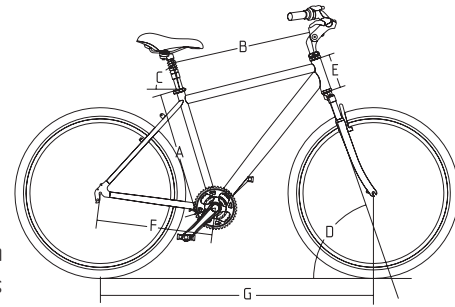

- A seat tube length (mm)
- B effective top tube length (mm)
- C seat tube angle
- D head tube angle
- E head tube length (mm)
- F chain stay length (mm)
- G wheel base (mm)

28" wheels size - Man
(diamond type) frames

	frame size (A)	B	C	D	E	F	G
Quest	M / 480	560.0	73.0°	71.0°	135.0	445.0	1074.5
	L / 520	575.1	73.0°	71.0°	145.0	445.0	1089.9
	XL / 560	591.6	73.0°	71.0°	155.0	445.0	1105.3
	XXL / 600	609.5	73.0°	71.0°	165.0	445.0	1120.6
Flyent	L / 480	532.2	72.5°	70.5°	145.0	450.0	1075.8
	XL / 530	569.1	72.5°	70.5°	160.0	450.0	1091.4
	XXL / 580	587.6	72.5°	70.5°	175.0	450.0	1106.9
Journey	M / 480	563.9	72.0°	71.0°	135.0	460.0	1087.0
	L / 520	580.8	72.0°	71.0°	145.0	460.0	1102.0
	XL / 560	599.7	72.0°	71.0°	160.0	460.0	1118.0
	XXL / 600	619.8	72.0°	71.0°	175.0	460.0	1134.0
Avalon	M / 480	559.7	73.0°	70.5°	135.0	450.0	1087.0
	L / 520	576.1	73.0°	70.5°	145.0	450.0	1102.0
	XL / 560	593.8	73.0°	70.5°	160.0	450.0	1118.0
	XXL / 600	612.6	73.0°	70.5°	175.0	450.0	1134.0
Galatone	L / 500	563.9	72.5°	70.5°	145.0	450.0	1088.6
	XL / 550	587.1	72.5°	70.5°	160.0	450.0	1109.1
	XXL / 600	612.7	72.5°	70.5°	175.0	450.0	1129.7

	frame size (A)	B	C	D	E	F	G
Areal	M / 480	559.7	73.0°	70.5°	135.0	450.0	1087.0
	L / 520	576.1	73.0°	70.5°	145.0	450.0	1102.0
	XL / 560	593.8	73.0°	70.5°	160.0	450.0	1118.0
	XXL / 600	612.6	73.0°	70.5°	175.0	450.0	1134.0
Travel	M / 480	559.2	72.5°	70.5°	130.0	440.0	1071.2
	L / 520	576.1	72.5°	70.5°	145.0	440.0	1086.7
	XL / 560	591.7	72.5°	70.5°	160.0	440.0	1101.8
	XXL / 600	611.0	72.5°	70.5°	175.0	440.0	1117.8
Trendy	XL / 550	559.4	70.0°	70.0°	175.0	460.0	1074.6
	XXL / 600	578.2	70.0°	70.0°	175.0	460.0	1084.6
Citerra	M / 480	559.7	73.0°	70.5°	135.0	450.0	1087.0
	L / 520	576.1	73.0°	70.5°	145.0	450.0	1102.0
	XL / 560	593.8	73.0°	70.5°	160.0	450.0	1118.0
	XXL / 600	612.7	73.0°	70.5°	175.0	450.0	1134.0
Spria	M / 470	533.0	75.0°	72.5°	120.0	428.0	1016.4
	L / 530	545.9	75.0°	72.5°	135.0	428.0	1024.0
	XL / 570	554.5	75.0°	72.5°	135.0	428.0	1024.0
	XXL / 610	568.3	75.0°	72.5°	165.0	428.0	1038.2