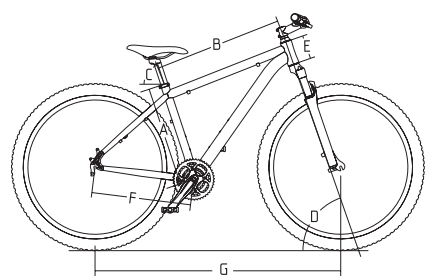

29" wheels size Mountain type frames

	frame size (A)	B	C	D	E	F	G
Grip	M / 440	569.7	72.5°	71.5°	105.0	440.0	1082.5
	L / 480	589.5	72.5°	71.5°	110.0	440.0	1102.7
	XL / 520	616.5	72.5°	71.5°	120.0	440.0	1127.5
	XXL / 560	639.1	72.5°	71.5°	140.0	440.0	1148.8
Big Foot	S / 400	559.9	73.75°	71.5°	115.0	450.0	1067.7
	M / 450	577.3	73.75°	71.5°	115.0	450.0	1088.9
	L / 510	593.9	73.75°	71.5°	125.0	450.0	1110.2