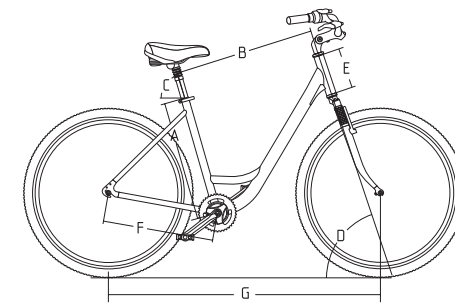

28" wheels size - Low Step
(wave & connect type) frames

	frame size (A)	B	C	D	E	F	G
Tiara	M / 440	559.5	72.5°	70.5°	160.0	450.0	1082.1
	L / 480	567.5	72.5°	70.5°	160.0	450.0	1092.1
	XL / 520	578.8	72.5°	70.5°	160.0	450.0	1102.1
Galatea LS	M / 450	543.5	72.5°	70.5°	145.0	450.0	1068.2
	L / 500	563.9	72.5°	70.5°	145.0	450.0	1088.6
	XL / 550	589.8	72.5°	70.5°	145.0	450.0	1109.1
Arena LS	M / 460	587.8	69.9°	70.0°	180.0	460.0	1096.3
	L / 500	596.6	69.9°	70.0°	180.0	460.0	1106.3
	XL / 540	613.3	69.9°	70.0°	180.0	460.0	1121.3
Elegra	26" x 440	590.0	72.5°	70.0°	140.0	450.0	1121.2
	M / 700C x 440	595.4	72.5°	70.0°	140.0	465.0	1142.4
	L / 700C x 480	597.0	72.5°	70.0°	140.0	465.0	1142.4
Riviera	S / 430	585.1	73.0°	70.0°	170.0	470.0	1131.7
	M / 480	589.3	73.0°	70.0°	170.0	470.0	1137.9
	L / 530	598.0	73.0°	70.0°	170.0	470.0	1143.9
	XL / 570	603.8	73.0°	70.0°	170.0	470.0	1183.4
Trendy	L / 500	545.4	70.0°	70.0°	175.0	460.0	1064.6
	XL / 550	559.4	70.0°	70.0°	175.0	460.0	1074.6
Citerra	M / 450	573.9	72.5°	70.5°	160.0	465.0	1107.9
	L / 500	586.6	72.5°	70.5°	170.0	465.0	1123.3
	XL / 550	602.9	72.5°	70.5°	170.0	465.0	1138.3
Picnic	M / 450	588.5	68.0°	70.0°	180.0	490.0	1129.6
	L / 500	615.9	67.0°	70.5°	180.0	490.0	1139.3
	XL / 550	651.5	66.0°	71.0°	180.0	490.0	1151.4